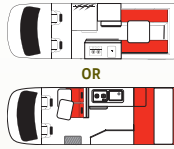

01 April 2026 - 31 March 2027

OR