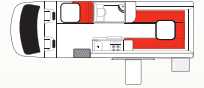

NEW TO MIGHTY

Highball

Double Down

Duo

Deuce

Deuce Plus

Booking code	2YX	4YX	2YD	2Y	3Y
CAPACITY					
Sleeping capacity	2 adults	2 adults, 2 children	2 adults	2 adults	2 adults, 1 child
Seatbelts (Driver's cab/Main cab)	2 / 0	2 / 2	2 / 0	2 / 0	2 / 1
Child and booster seat fittings	No	2 child or booster seats	No	No	1 child or booster seat
Minimum hire age	18 years	18 years	21 years	21 years	21 years
BEDS					
Bed configurations	1 double	2 doubles	1 double	1 double	1 double and 1 single
Bed dimensions	Double 1.76m x 1.20m	Double (bottom) 1.76m x 1.20m Double (top) 1.67m x 1.19m*	Double 1.85m x 1.62m	Double 1.90m x 1.70m	Double (rear) 1.91m x 1.78m Single (front) 1.75m x 0.66m
AMENITIES					
Hot/Cold pressurised water	Cold water only	Cold only	Yes	Yes	Yes
Shower	No	No	Yes	Yes	Yes
Toilet	No	No	Yes	Yes	Yes
Fresh water tank	Yes	Yes	Yes	Yes	Yes
Waste water tank	Yes	Yes	Yes	Yes	Yes
Kitchen sink	Yes	Yes	Yes	Yes	Yes
Fridge/freezer	Yes	Yes	Yes	Yes	Yes
Microwave	Yes	Yes	Yes	Yes	Yes
Gas cooker	Yes	Yes	Yes	Yes	Yes - plus external slide-out cooker
Gas bottle	Yes	Yes	Yes	Yes	Yes
FEATURES					
Air-conditioning (Driver's cab/Main cab)	Yes/No	Yes/No	Yes/240V	Yes/240V	Yes/240V
Heating (Driver's cab/Main cab)	Yes/No	Yes/No	Yes/240V	Yes/240V	Yes/240V
Awning	No	No	No	No	No
VEHICLE SPECIFICATIONS					
Power supply (volts)	12V battery / 240V mains / Solar panel	12V battery / 240V mains / Solar panel	12V battery / 240V mains / Solar panel	12V battery / 240V mains / Solar panel	12V battery / 240V mains / Solar panel
Transmission	Automatic	Automatic	Automatic	Automatic	Automatic
Fuel	Diesel	Diesel	Diesel	Diesel	Diesel
Fuel tank capacity	71L - 80L	71L	80L	71L - 75L	71L
DIMENSIONS					
Length	5.50m - 6.10m	6.10m	5.94m	7.00m - 7.05m	7.00m
Width	2.02m - 2.06m	2.02m	2.06m	1.80m - 2.04m	2.04m
Height	2.77m - 3.10m	2.77m	3.10m	2.80m - 3.10m	2.80m
Interior height	1.95m	1.95m	1.90m	1.90m	1.90m

All vehicles include bedding, linen, general living and kitchen equipment, cooking utensils and cutlery. Camping table and chairs provided in the Mighty 4WD. All vehicles feature power steering. The above floorplans and specifications are indicative of the vehicle that will be supplied. Actual vehicles may vary according to year of manufacture and availability, but your vehicle will be suitable for the required number of people and have similar specifications to those listed. Specifications may change without notice and cannot be requested. Microwave must be connected to 240V mains power to function. Solar power panels provide a trickle charge to the 12V house battery power supply only; much like the engine battery does when driving. The solar panels will not charge over and above the current draw on the battery, nor will they fully charge it. *Maximum weight for top bed in the DeLITE and Double Down is 200kgs.

Please refer to www.mightycampers.com for detailed info on child and booster seats. MT226-11/25-AU